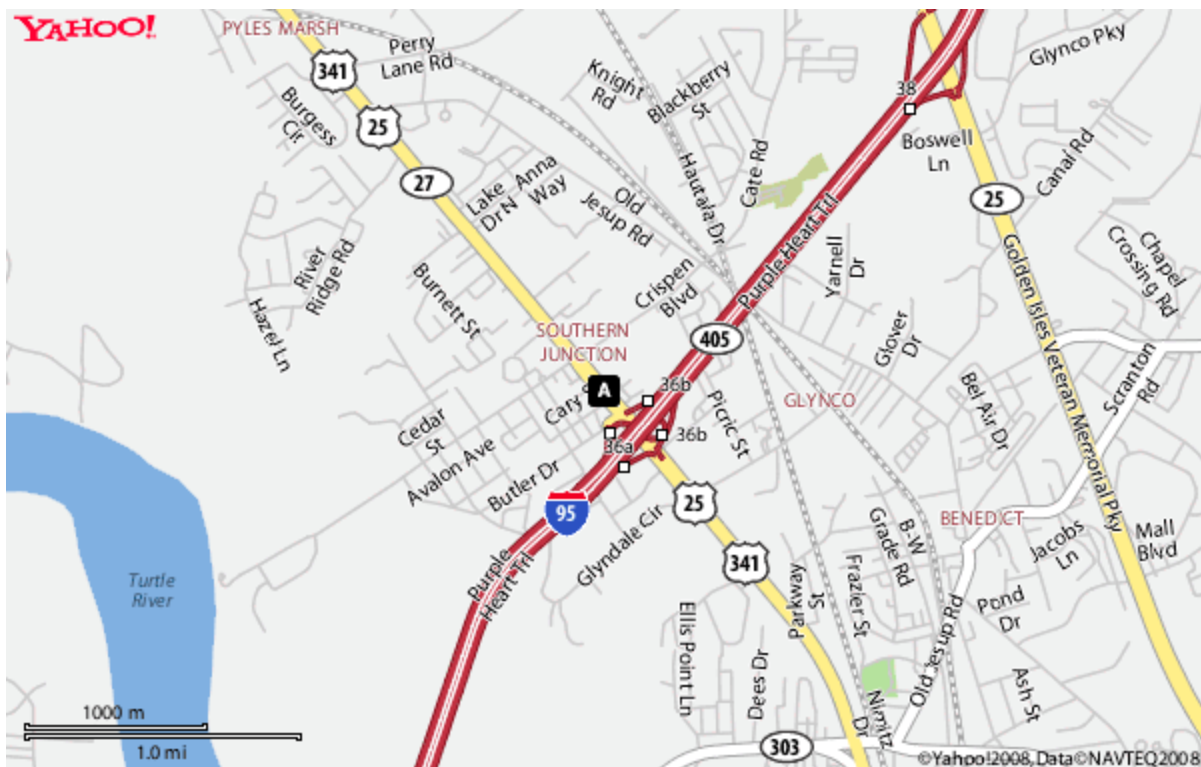

BRUNSWICK CLARION INN

5252 New Jesup Highway
BRUNSWICK, GA 31523

Phone: 912-264-4033

**I-95 - EXIT 36B, US-25 N / US-341 N to Jesup
Turn right on US-25, GA-27, US-341, New Jesup Hwy., Golden Isles Pkwy.
Entrance on right**