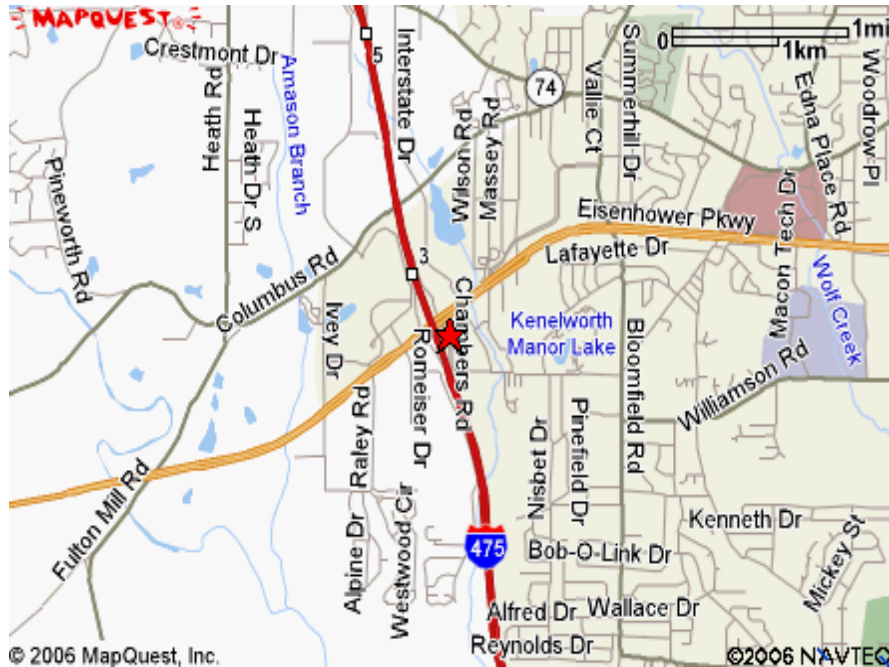

RAMADA MACON-WEST (I-475)
4755 CHAMBERS RD.
MACON, GA 31206
478-788-0120
FAX 478-788-0122

DIRECTIONS :

North

Take I-75 North from Tifton and Valdosta, GA to I-475. Exit I-475 onto Eisenhower Parkway to your right at Exit 3. Turn right into hotel parking lot.

South

From Atlanta take I-75 South to I-475 South. Take Exit 3, turn left on Eisenhower Parkway headed East. Go under the I-475 overpass and take a right onto Chambers Road. The hotel is immediately on the left.

West

Headed West on I-16 from Savannah, merge onto I-75 South to Exit 162 (Eisenhower Parkway). Make right onto Eisenhower Parkway and continue for approximately 4 miles. Make left onto Chambers Road and make a left into the Hotel Parking.