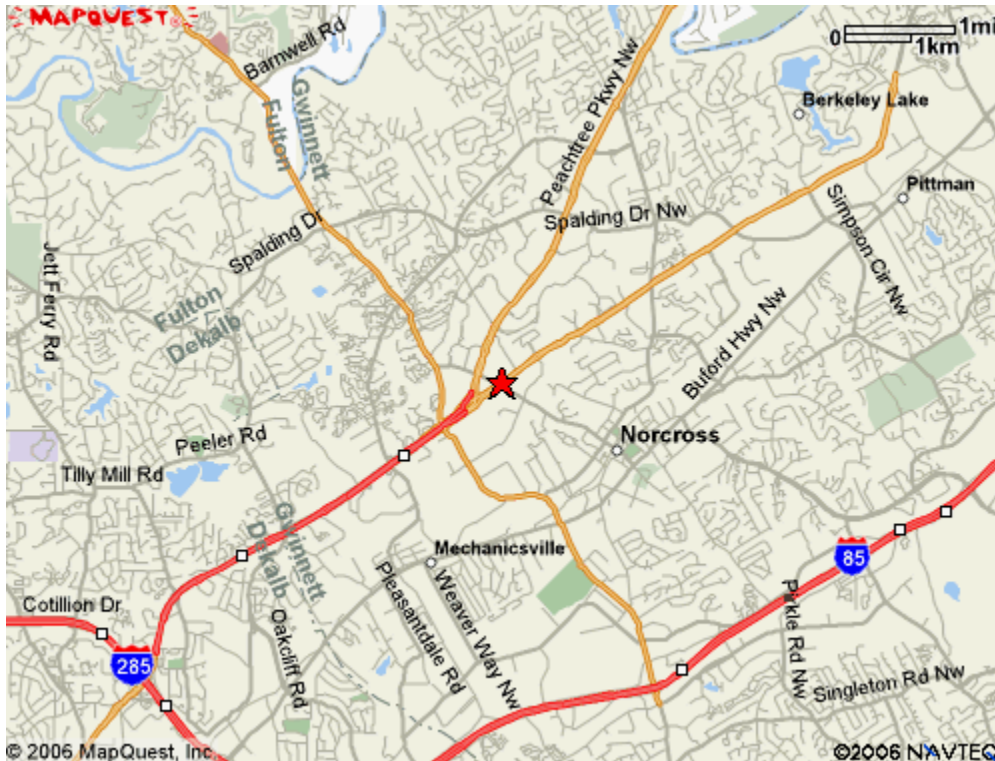

ATLANTA – PEACHTREE CORNERS  
HOLIDAY INN SELECT  
6050 Peachtree Industrial Blvd.  
Norcross, GA 30071

(770) 448-4400

**Driving Directions:**

FROM I-75, I-85, I-20, I-675: TAKE I-285 TO EXIT 31-B  
(OLD EXIT 3 23-B) PEACHTREE INDUSTRIAL BLVD NORTH.  
APPROX. 4 MI NORTH ON RIGHT.