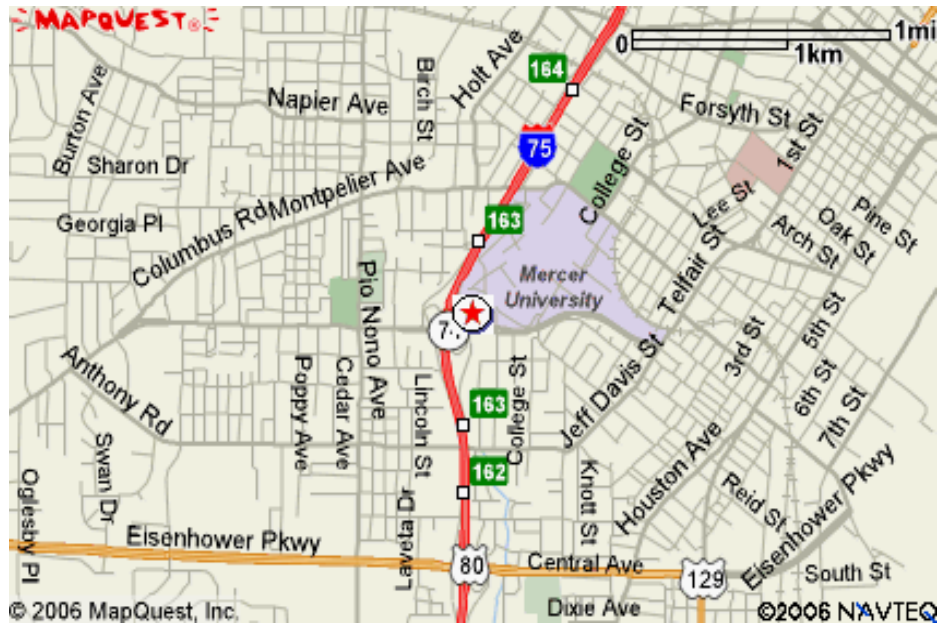

HILTON GARDEN INN – MACON/MERCER UNIVERSITY

1220 Stadium Drive
Macon, Georgia 31204
478-741-5527

DIRECTIONS:

From North or South I-75, Exit 163 Mercer University Drive. Travel East on Mercer University Drive for .2 miles to Stadium Drive. Turn left on Stadium Drive. Hotel is on the left.