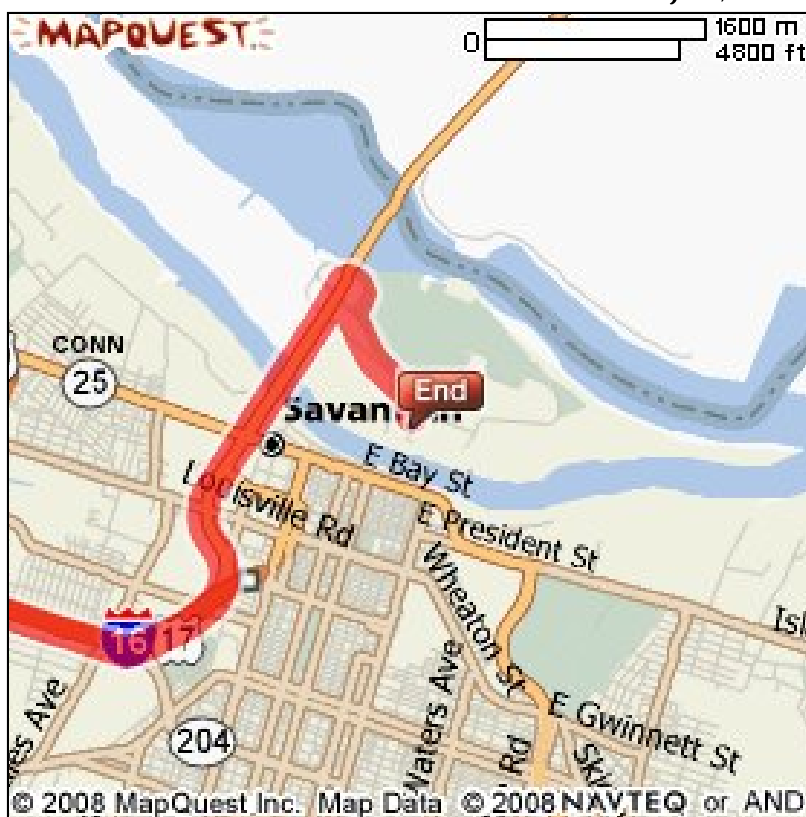

The Westin Savannah Harbor Golf Resort & Spa; Savannah, GA.

Address: One Resort Drive, Savannah, GA 31421
Phone: (912) 201-2000

SUGGESTED TRANSPORTATION

If you require transportation assistance, or if you have other personal requests, please call Concierge Services at **(912) 201-4304**.

PARKING

Valet Parking and self parking on availability.

FROM Atlanta's Hartsfield International Airport (total 247.41 miles)

1. Take I-85 S toward Montgomery > 0.6 miles
2. Merge onto I-285 E/GA-407 E via exit on the left toward Macon > 2.9 miles
3. Merge onto I-75 S via EXIT 58 toward Macon > 74.2 miles
4. Merge onto I-16 E/GA-404 via EXIT 165 on the LEFT toward Savannah > 164.8 miles
5. Merge onto US-17 N/GA-25 ALT N via EXIT 166 toward Louisville Rd/Charleston/Hutchinson Island > approximately 2.5 miles
6. Take the exit toward Hutchinson Island > 0.2 miles
7. Keep LEFT at the fork to go on Wayne Shackelford Blvd > 0.7 miles
7. End at Westin Savannah Harbor Golf Resort & Spa